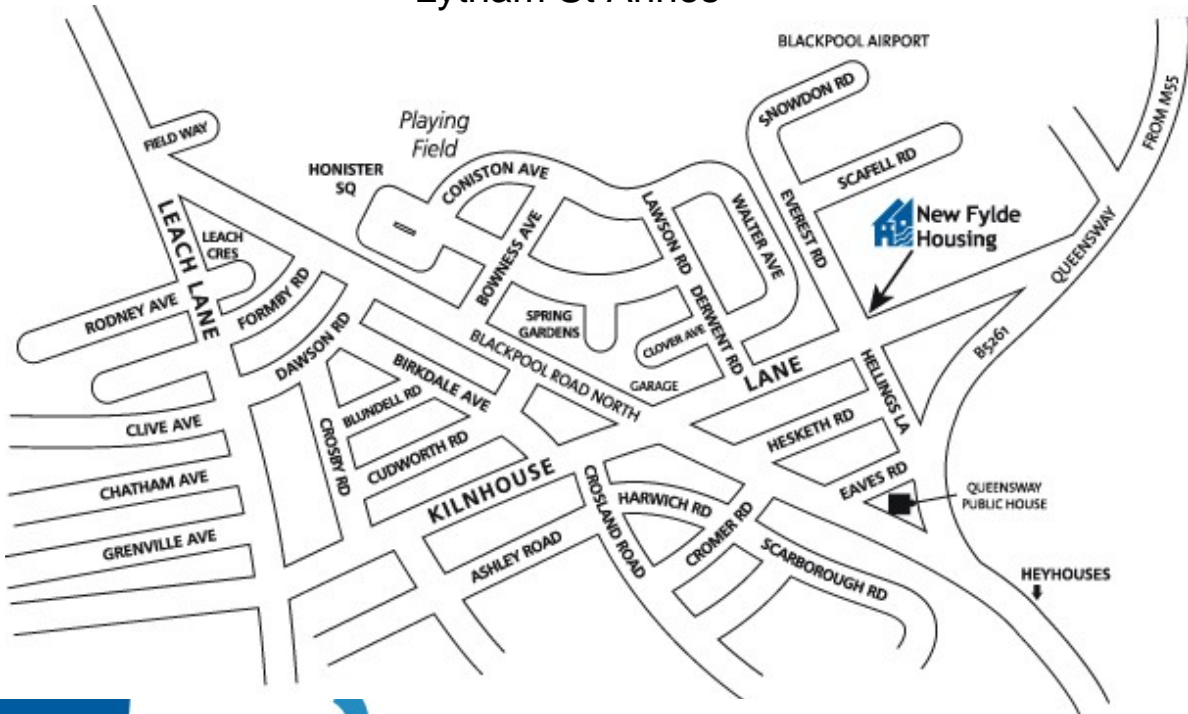

Directions to Warwick House Lytham St Annes

Please feel free to call 01253-642000 on route for assistance.
For detailed directions from your own address, you can locate us
on the RAC routeplanner (www.rac.co.uk/routeplanner).
Key in FY8 3DU as your destination postcode.