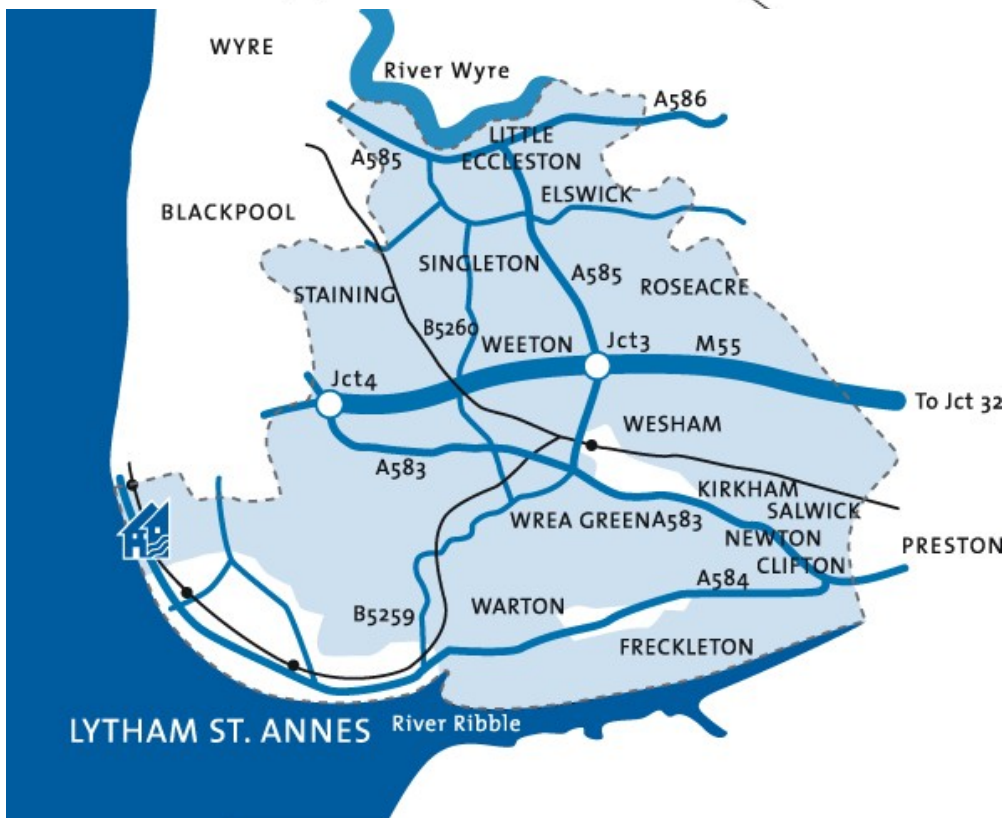

Directions to Warwick House Lytham St Annes

Please feel free to call 01253-642000 on route for assistance.
For detailed directions from your own address, you can locate us
on the RAC routeplanner (www.rac.co.uk/routeplanner).
Key in FY8 3DU as your destination postcode.